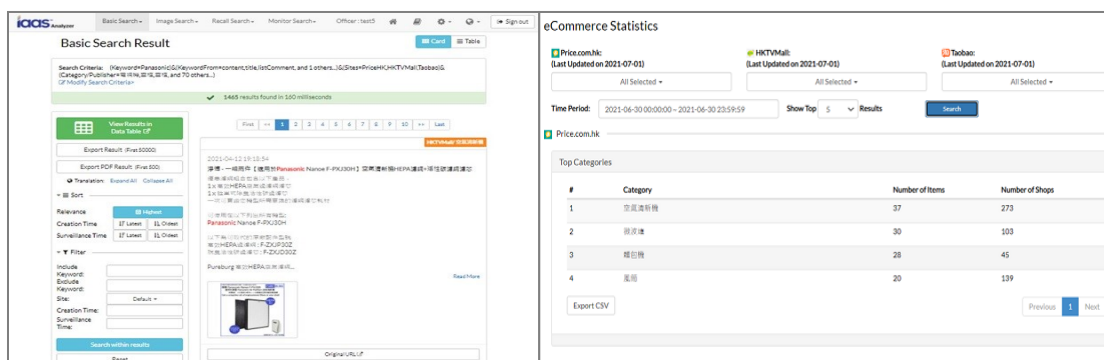

Living Up to Public Expectation Amid Surging Online Selling

With the cyber intelligence solution of IaaS for integrated data collection, conversion and analysis, EMSD has achieved a much more efficient way to identify non-compliant and recalled/ suspended electrical products selling in the market, ensuring timely regulatory enforcement operations that can meet the public's expectation.